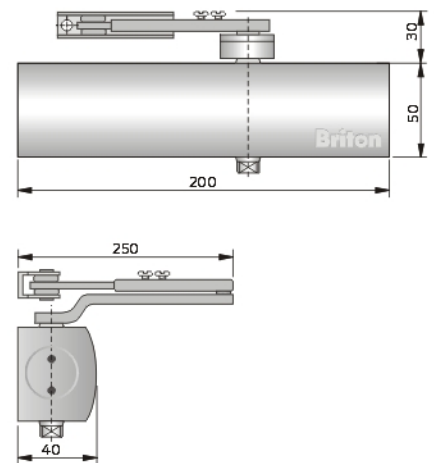

S8000 Technical Specifications

Dimensions L x W x H (mm)	200 x 50 x 40 mm	
Weight (kg)	1.35kg	
Power Size	2, 3 & 4	
Width (mm)	Size2: 850mm, Size3: 950mm, Size4: 1100mm	
Weight (kg)	Size2: 40kg, Size3: 60kg, Size4: 80kg	
Non-handed	✓	
Max Opening	180°	
Independent Closing/ Latching Speed Adjustable	Closing Speed Adjustable 10°-10° Latching Speed Adjustable 10°- 0°	
Hold Open Option	✓	
Installation Option	1. Standard 3. Parallel Amount*	2. Frame 4. Sliding Track*

Finishes

Two available option finishes with matching arm and brackets.

Standard Matt Finishes

Installation manual for power size 2, 3 & 4.
Left-hand open illustrated.
Similar installation for right-hand.

unit:mm

Power Size	Length	A	B
2	176.5	130	
3	176.5	130	
4	256.5	210	

About Allegion

Allegion (NYSE: ALLE) creates peace of mind by pioneering safety and security. As a \$2 billion provider of security solutions for homes and businesses, Allegion employs more than 7,800 people and sells products in more than 120 countries across the world. Allegion comprises 23 global brands, including strategic brands CISA® Interflex® LCN® Schlage® and Von Duprin®.