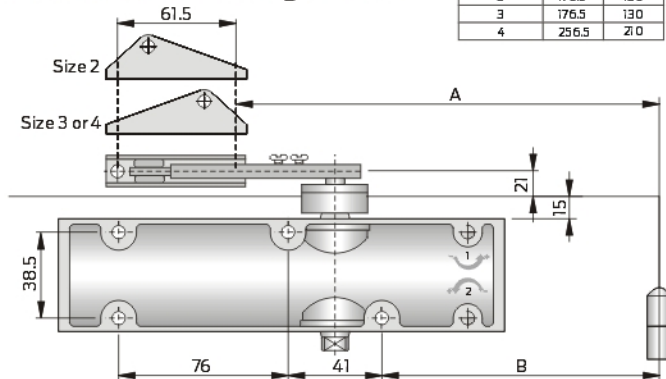

S8000 Technical Specifications

Dimensions L x W x H (mm)	200 x 50 x 40 mm	
Weight (kg)	1.35kg	
Power Size	2, 3 & 4	
Width (mm)	Size2: 850mm, Size3: 950mm, Size4: 1100mm	
Weight (kg)	Size2: 40kg, Size3: 60kg, Size4: 80kg	
Non-handed	✓	
Max Opening	180°	
Independent Closing/ Latching Speed Adjustable	Closing Speed Adjustable 10°-10° Latching Speed Adjustable 10°- 0°	
Hold Open Option	✓	
Installation Option	1. Standard 3. Parallel Amount*	2. Frame 4. Sliding Track*

Finishes

Two available option finishes with matching arm and brackets.

Standard Matt Finishes

Installation manual for power size 2, 3 & 4.
Left-hand open illustrated.
Similar installation for right-hand.

unit:mm

Power Size	Length	A	B
2	176.5	130	
3	176.5	130	
4	256.5	210	

About Allegion

Allegion (NYSE: ALLE) creates peace of mind by pioneering safety and security. As a \$2 billion provider of security solutions for homes and businesses, Allegion employs more than 7,800 people and sells products in more than 120 countries across the world. Allegion comprises 23 global brands, including strategic brands CISA® Interflex® LCN® Schlage® and Von Duprin®.